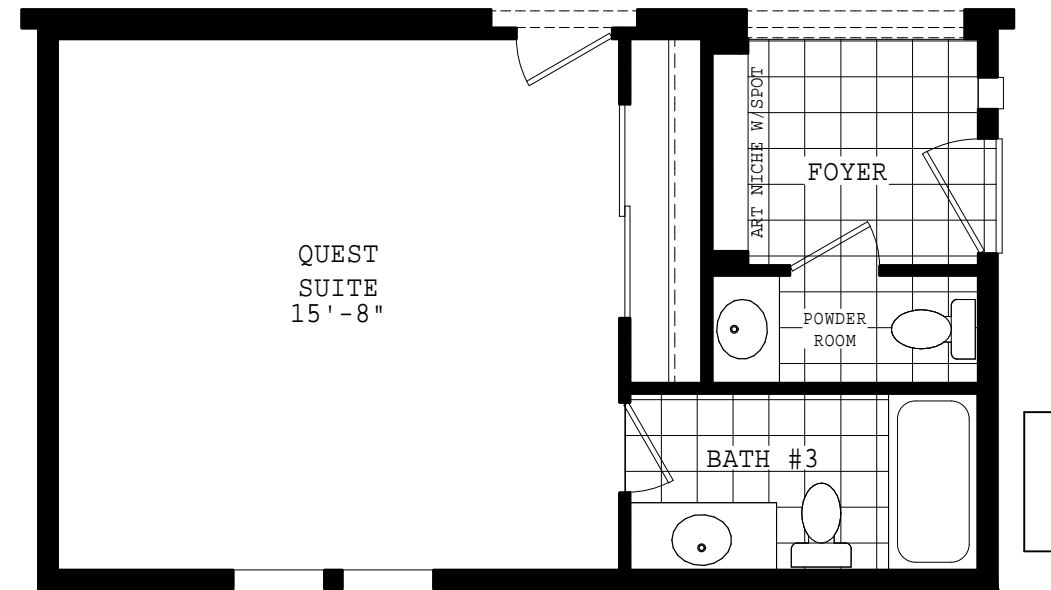

OPT ULTRA BATH
WITH FIBERGLASS SHOWER
AND FREE STANDING SPA TUB

OPT GUEST SUITE

MODEL: S2-48623A
OPTIONS