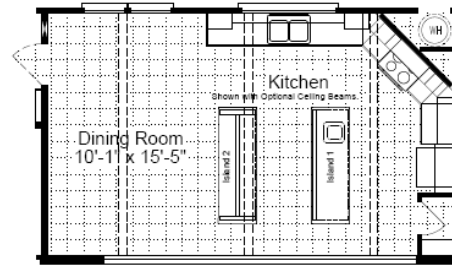

The Magnum 76

Optional *Chef Master Kitchen*

Double islands...

Prepare island

Serve island

Waterfall edge counter

30' wide, 4:2

Model KH30764M
4 Bedroom, 2 Bath
2,280 sq. ft.

330 Ft. Worth, TX. 7-21

- 8 1/2' Flat Ceilings Throughout
- Dual Pane Windows
- 8' Master Shower
- Large Island in Kitchen
- Barn Door
- 6' Slip Tub in Master
- Picture Window in Kitchen
- Recessed Entertainment Center

The Magnum 76

Optional *Chef Master Kitchen*

Double Islands...

Preparation Island

Serving Island

Waterfall Edge Counter

New Size

32' wide Floor, 4:2

Model KH32764M
4 Bedroom, 2 Bath
2,432 sq. ft.

330 Ft. Worth, TX. 7-21

- 8 1/2' Flat Ceilings Throughout
- Dual Pane Windows
- 8' Master Shower
- Large Island in Kitchen
- Walk-in Pantry
- 6' Slip Tub in Master
- Picture Window in Kitchen
- Recessed Entertainment Center with Barn Doors