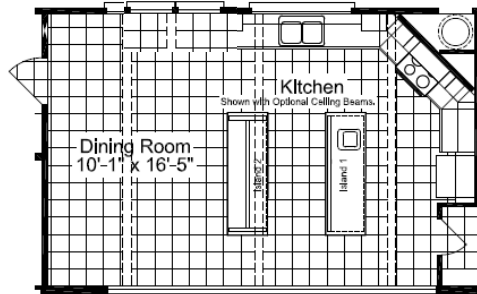

330 Ft. Worth, TX. 7-21

- 8 1/2' Flat Ceilings Throughout
- Dual Pane Windows
- 8' Master Shower
- Large Island in Kitchen
- Barn Door
- 6' Slip Tub in Master
- Picture Window in Kitchen
- Recessed Entertainment Center

Model KH32764M
4 Bedroom, 2 Bath
2,432 sq. ft.

330 Ft. Worth, TX. 7-21

- 8 1/2' Flat Ceilings Throughout
- Dual Pane Windows
- 8' Master Shower
- Large Island in Kitchen
- Walk-in Pantry
- 6' Slip Tub in Master
- Picture Window in Kitchen
- Recessed Entertainment Center with Barn Doors

Copyright © Palm Harbor Homes, Inc. Because Palm Harbor Homes has a continuous product updating and improvement process, prices, plans, dimensions, features, materials, specifications and availability are subject to change without notice or obligation. Please refer to working drawings for actual dimensions. Renderings and floor plans are artist's depictions only and may vary from the completed home. Square footage calculations and room dimensions are approximate subject to industry standards. Rev. 3-20

Optional *Chef Master Kitchen*

Double islands...

Prepare island

Serve island

Waterfall edge counter

34' wide, 4:2

Model KH34764M
4 Bedroom, 2 Bath
2,584 sq. ft.

330 Ft. Worth, TX. 7-21