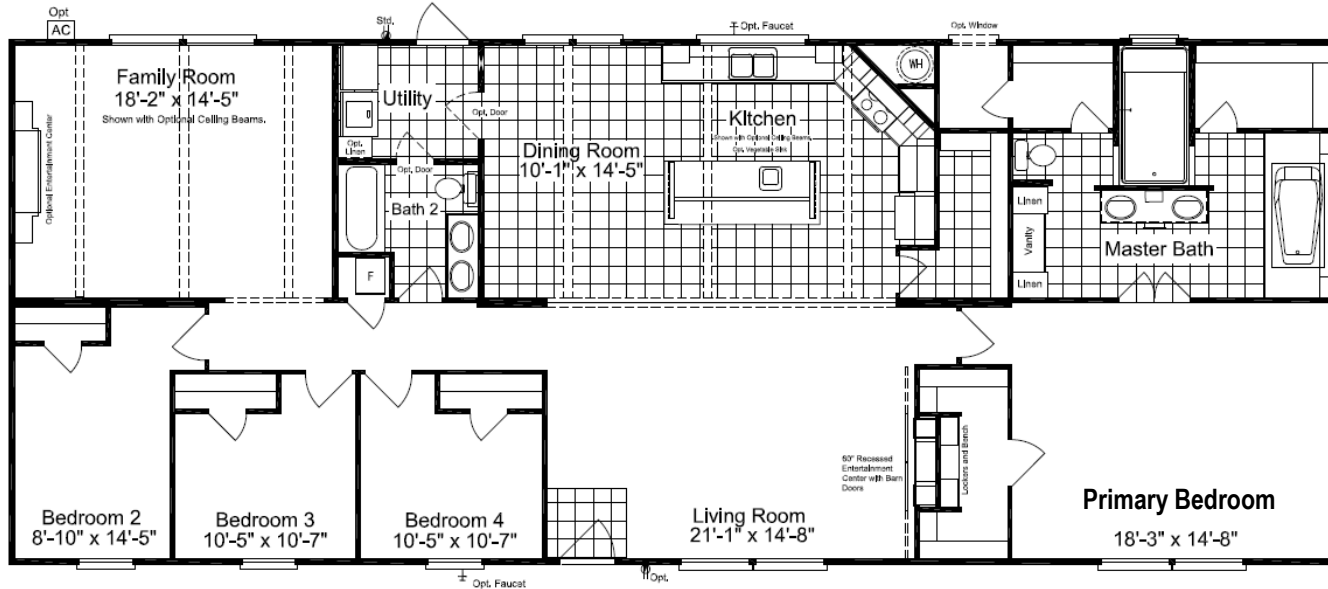

The Magnum 76

Optional *Chef Master Kitchen*

Double islands...

Prepare island

Serve island

Waterfall edge counter

30' wide, 4:2

Model KH30764M
4 Bedroom, 2 Bath
2,280 sq. ft.

330 Ft. Worth, TX. 7-21

- 8 1/2' Flat Ceilings Throughout
- Dual Pane Windows
- 8' Master Shower
- Large Island in Kitchen
- Barn Door
- 6' Slip Tub in Master
- Picture Window in Kitchen
- Recessed Entertainment Center

Model KH32764M
4 Bedroom, 2 Bath
2,432 sq. ft.

330 Ft. Worth, TX. 7-21

- 8 1/2' Flat Ceilings Throughout
- Dual Pane Windows
- 8' Master Shower
- Large Island in Kitchen
- Walk-in Pantry
- 6' Slip Tub in Master
- Picture Window in Kitchen
- Recessed Entertainment Center with Barn Doors

Optional *Chef Master Kitchen*

Double islands...

Prepare island

Serve island

Waterfall edge counter

34' wide, 4:2

Model KH34764M
4 Bedroom, 2 Bath
2,584 sq. ft.

330 Ft. Worth, TX. 7-21