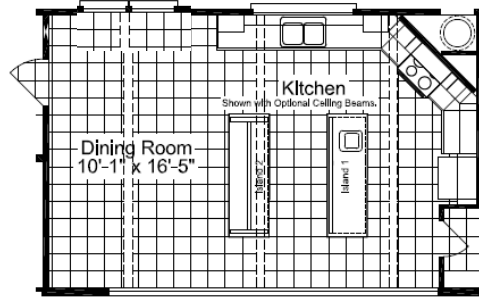

The Magnum 76

Optional *Chef Master Kitchen*

Double islands...

Prepare island

Serve island

Waterfall edge counter

30' wide, 4:2

Model KH30764M
4 Bedroom, 2 Bath
2,280 sq. ft.

330 Ft. Worth, TX. 7-21

- 8 1/2' Flat Ceilings Throughout
- Dual Pane Windows
- 8' Master Shower
- Large Island in Kitchen
- Barn Door
- 6' Slip Tub in Master
- Picture Window in Kitchen
- Recessed Entertainment Center

Model KH32764M
4 Bedroom, 2 Bath
2,432 sq. ft.

330 Ft. Worth, TX. 7-21

- 8 1/2' Flat Ceilings Throughout
- Dual Pane Windows
- 8' Master Shower
- Large Island in Kitchen
- Walk-in Pantry
- 6' Slip Tub in Master
- Picture Window in Kitchen
- Recessed Entertainment Center with Barn Doors

Optional *Chef Master Kitchen*

Double islands...

Prepare island

Serve island

Waterfall edge counter

34' wide, 4:2

Model KH34764M
4 Bedroom, 2 Bath
2,584 sq. ft.

330 Ft. Worth, TX. 7-21