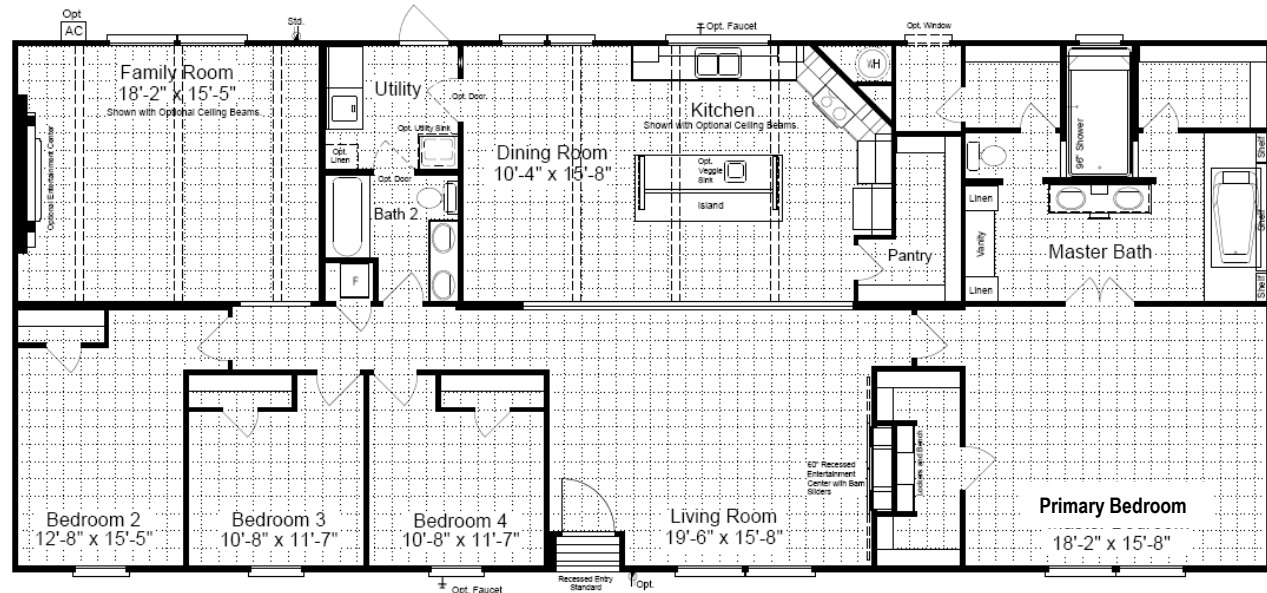

330 Ft. Worth, TX. 7-21

- 8 1/2' Flat Ceilings Throughout
- Dual Pane Windows
- 8' Master Shower
- Large Island in Kitchen
- Barn Door
- 6' Slip Tub in Master
- Picture Window in Kitchen
- Recessed Entertainment Center

The Magnum 76

Optional *Chef Master Kitchen*

Double Islands...

Preparation Island

Serving Island

Waterfall Edge Counter

New Size

32' wide Floor, 4:2

Model KH32764M
4 Bedroom, 2 Bath
2,432 sq. ft.

330 Ft. Worth, TX. 7-21

- 8 1/2' Flat Ceilings Throughout
- Dual Pane Windows
- 8' Master Shower
- Large Island in Kitchen
- Walk-in Pantry
- 6' Slip Tub in Master
- Picture Window in Kitchen
- Recessed Entertainment Center with Barn Doors

Optional *Chef Master Kitchen*

Double islands...

Prepare island

Serve island

Waterfall edge counter

34' wide, 4:2

Model KH34764M
4 Bedroom, 2 Bath
2,584 sq. ft.

330 Ft. Worth, TX. 7-21