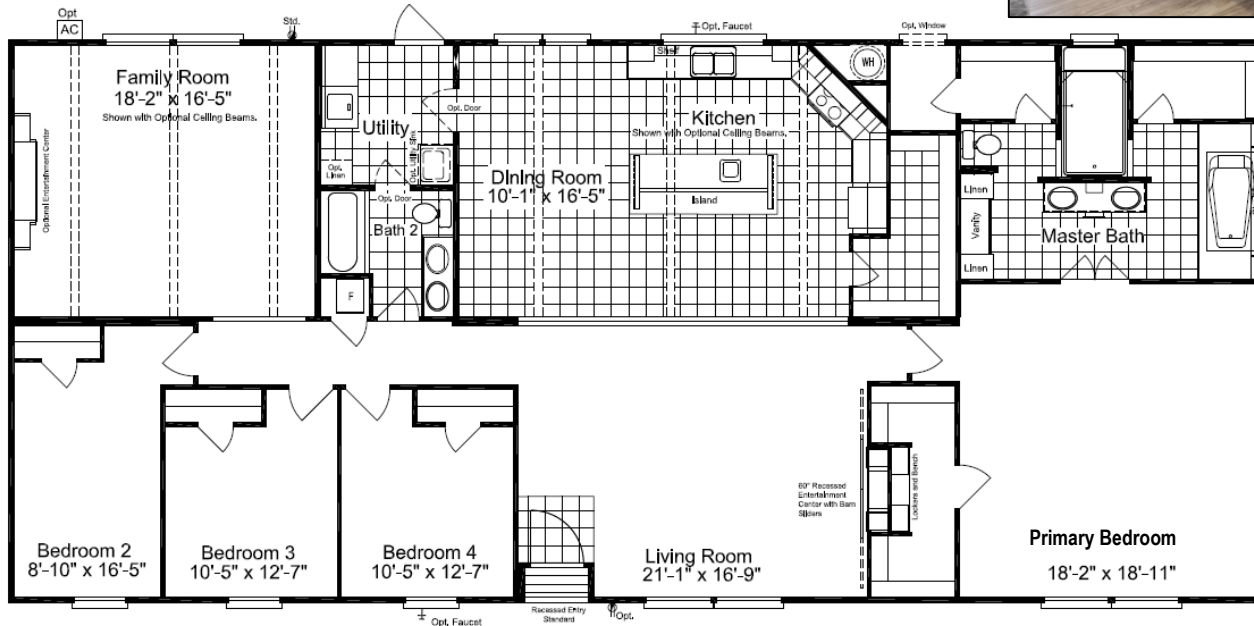

330 Ft. Worth, TX. 7-21

- 8 1/2' Flat Ceilings Throughout
- Dual Pane Windows
- 8' Master Shower
- Large Island in Kitchen
- Barn Door
- 6' Slip Tub in Master
- Picture Window in Kitchen
- Recessed Entertainment Center

Model KH32764M
4 Bedroom, 2 Bath
2,432 sq. ft.

330 Ft. Worth, TX. 7-21

- 8 1/2' Flat Ceilings Throughout
- Dual Pane Windows
- 8' Master Shower
- Large Island in Kitchen
- Walk-in Pantry
- 6' Slip Tub in Master
- Picture Window in Kitchen
- Recessed Entertainment Center with Barn Doors

Copyright © Palm Harbor Homes, Inc. Because Palm Harbor Homes has a continuous product updating and improvement process, prices, plans, dimensions, features, materials, specifications and availability are subject to change without notice or obligation. Please refer to working drawings for actual dimensions. Renderings and floor plans are artist's depictions only and may vary from the completed home. Square footage calculations and room dimensions are approximate subject to industry standards. Rev. 3-20

Optional *Chef Master Kitchen*

Double islands...

Prepare island

Serve island

Waterfall edge counter

34' wide, 4:2

Model KH34764M
4 Bedroom, 2 Bath
2,584 sq. ft.

330 Ft. Worth, TX. 7-21