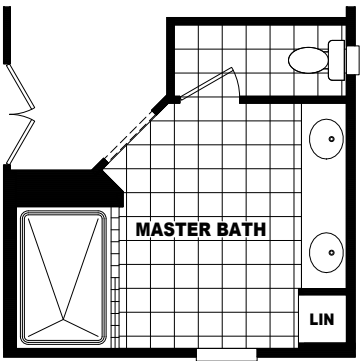

**MODEL: MR-32684A**

APPROXIMATELY 2125 SQ. FT. TOTAL  
 APPROXIMATELY 2104 SQ. FT. LIVABLE  
 4 BEDROOM, 2 1/2 BATH

**OPTIONAL  
LUX BATH**

**OPTIONAL 4'x 6'  
CERAMIC TILE  
SHOWER WITH  
SHOWER SPA**