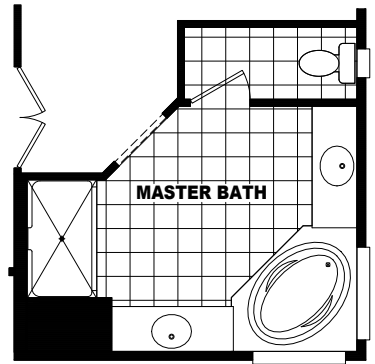

**MODEL: MR-32684A**

APPROXIMATELY 2125 SQ. FT. TOTAL  
 APPROXIMATELY 2104 SQ. FT. LIVABLE  
 4 BEDROOM, 2 1/2 BATH

**OPTIONAL  
LUX BATH**

**OPTIONAL 4'x 6'  
CERAMIC TILE  
SHOWER WITH  
SHOWER SPA**